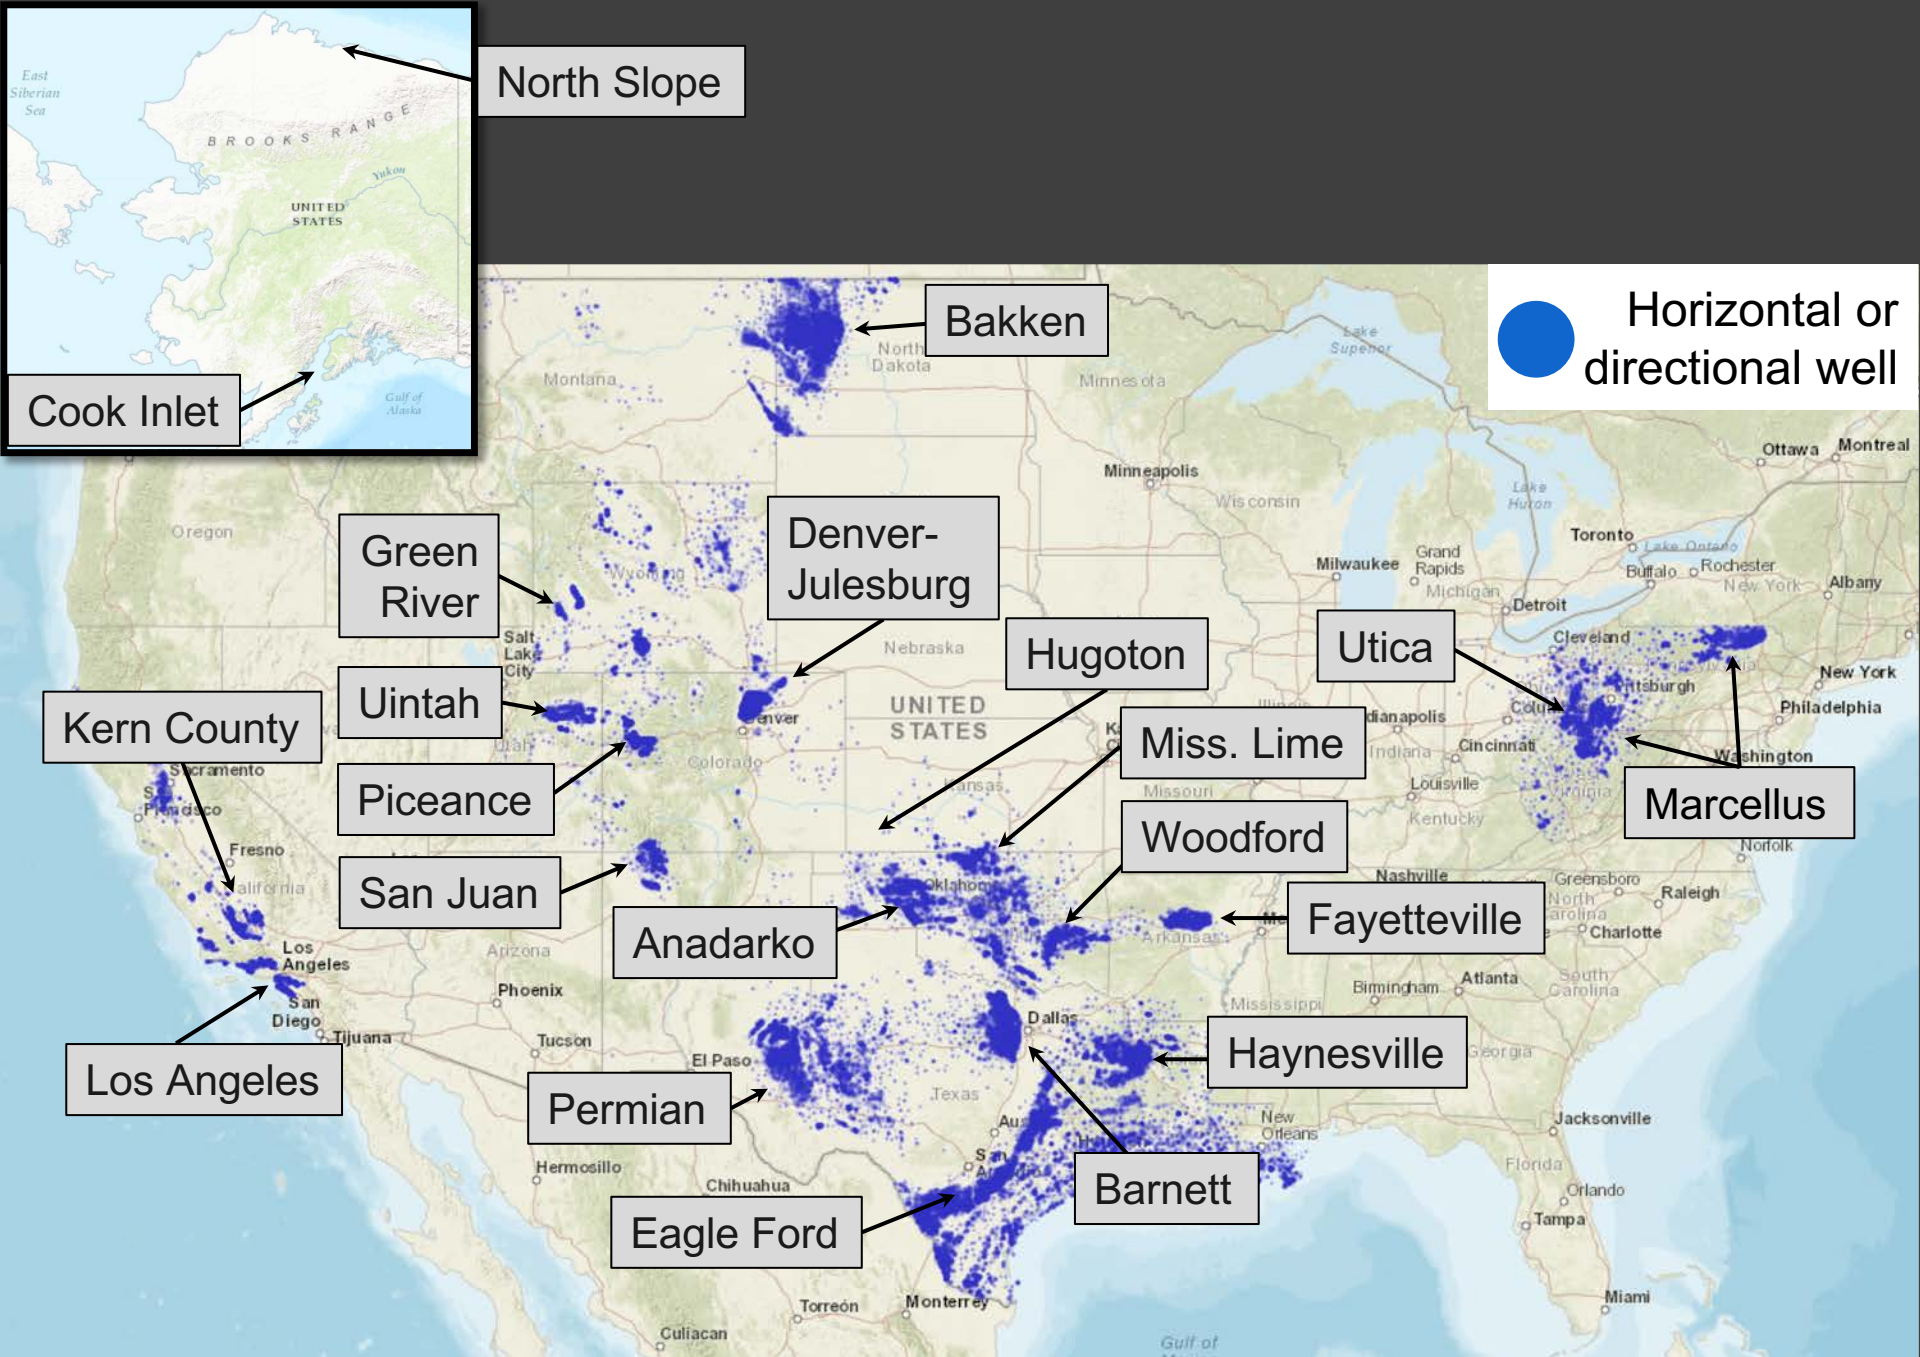

U.S. Natural Gas Production (trillion cubic feet per year)

U.S. Crude Oil Production (million barrels per day)

Map source: Drilling Info. Map shows all directionally and horizontally drilled wells. Data not available for Alaska. 8

Marcellus Shale, Pennsylvania

Greene County, PA

Washington County, PA

Susquehanna County, PA

610

**Cabot Oil & Gas
GESFORD, K. PAD 2**

**610 CARTER ROAD
DIMOCK TOWNSHIP
SUSQUEHANNA COUNTY**

ACCESS ROAD ENTRANCE: 41.738786, -75.880516