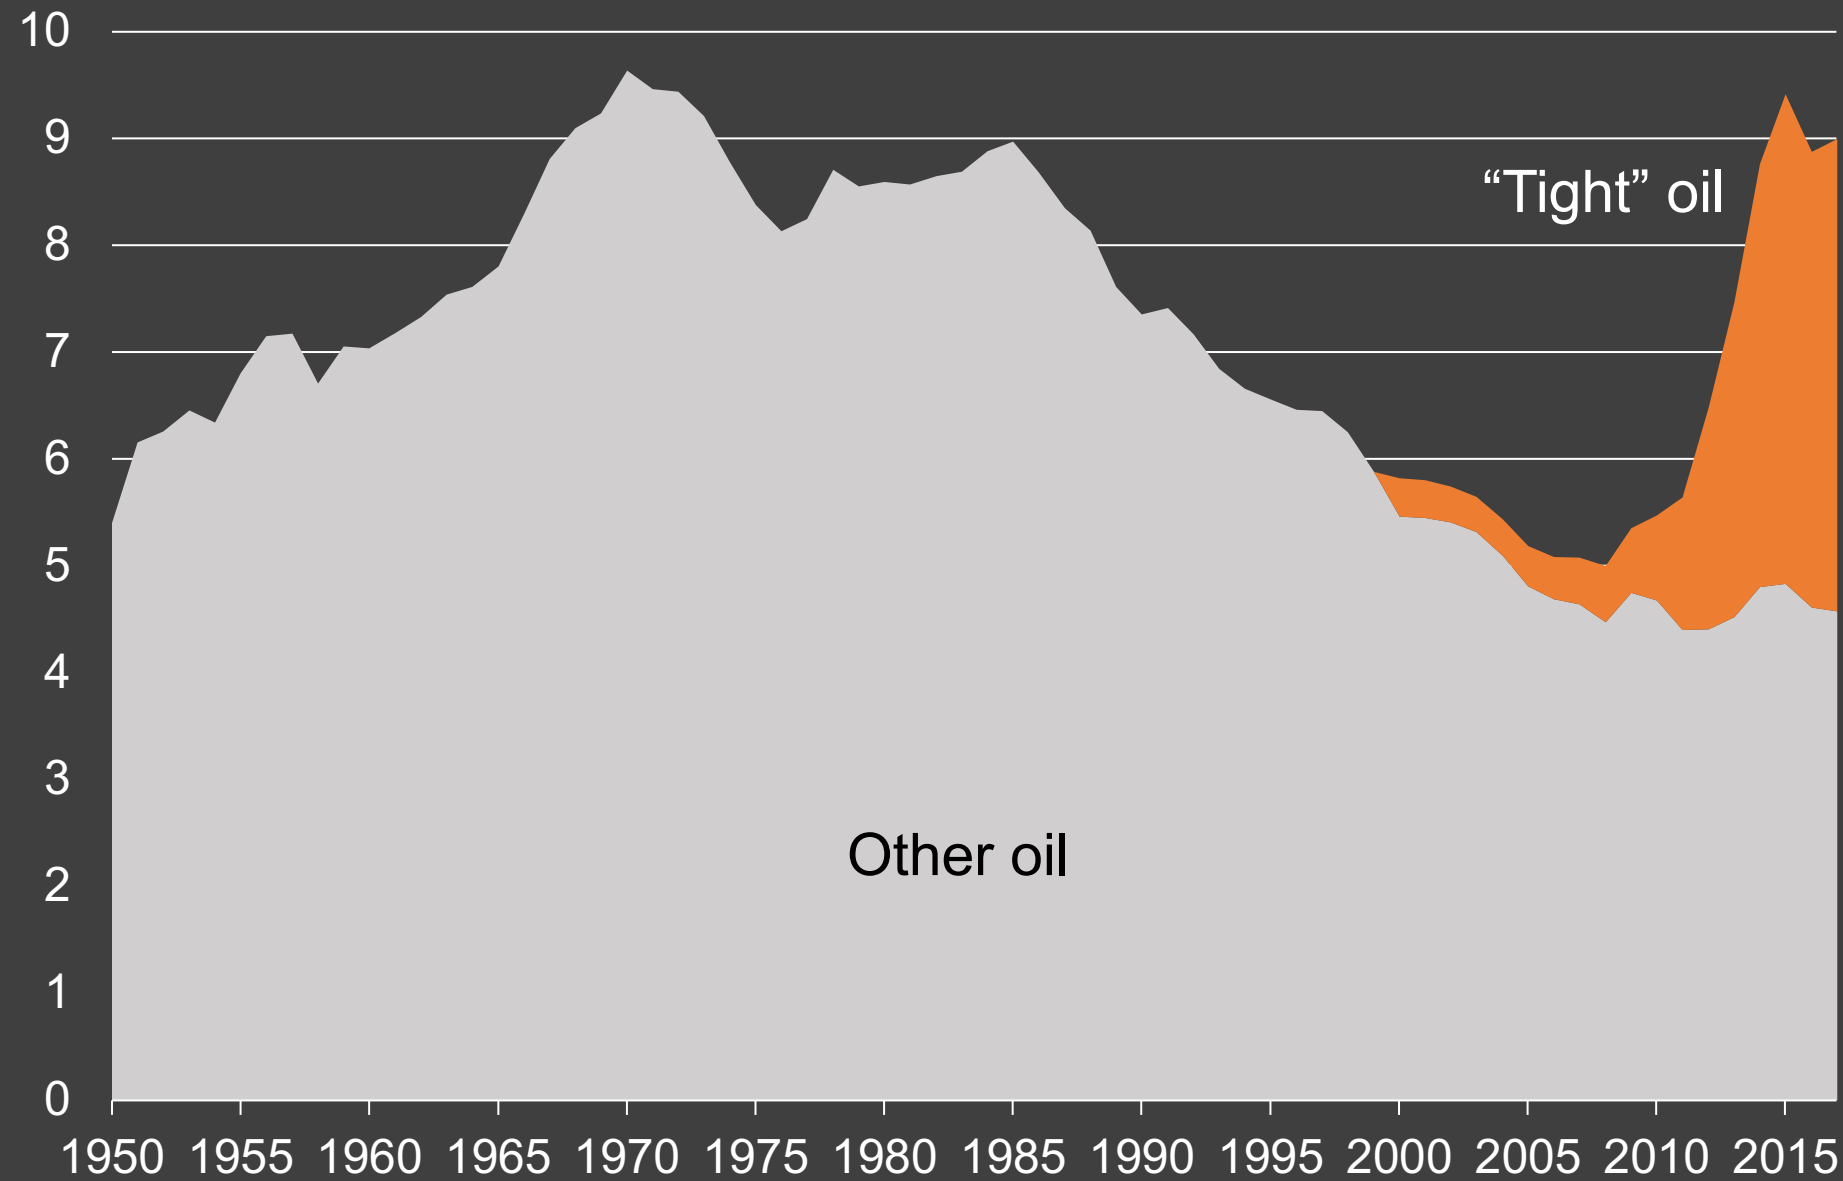

U.S. Natural Gas Production (trillion cubic feet per year)

U.S. Crude Oil Production (million barrels per day)

Map source: Drilling Info. Map shows all directionally and horizontally drilled wells. Data not available for Alaska. 8