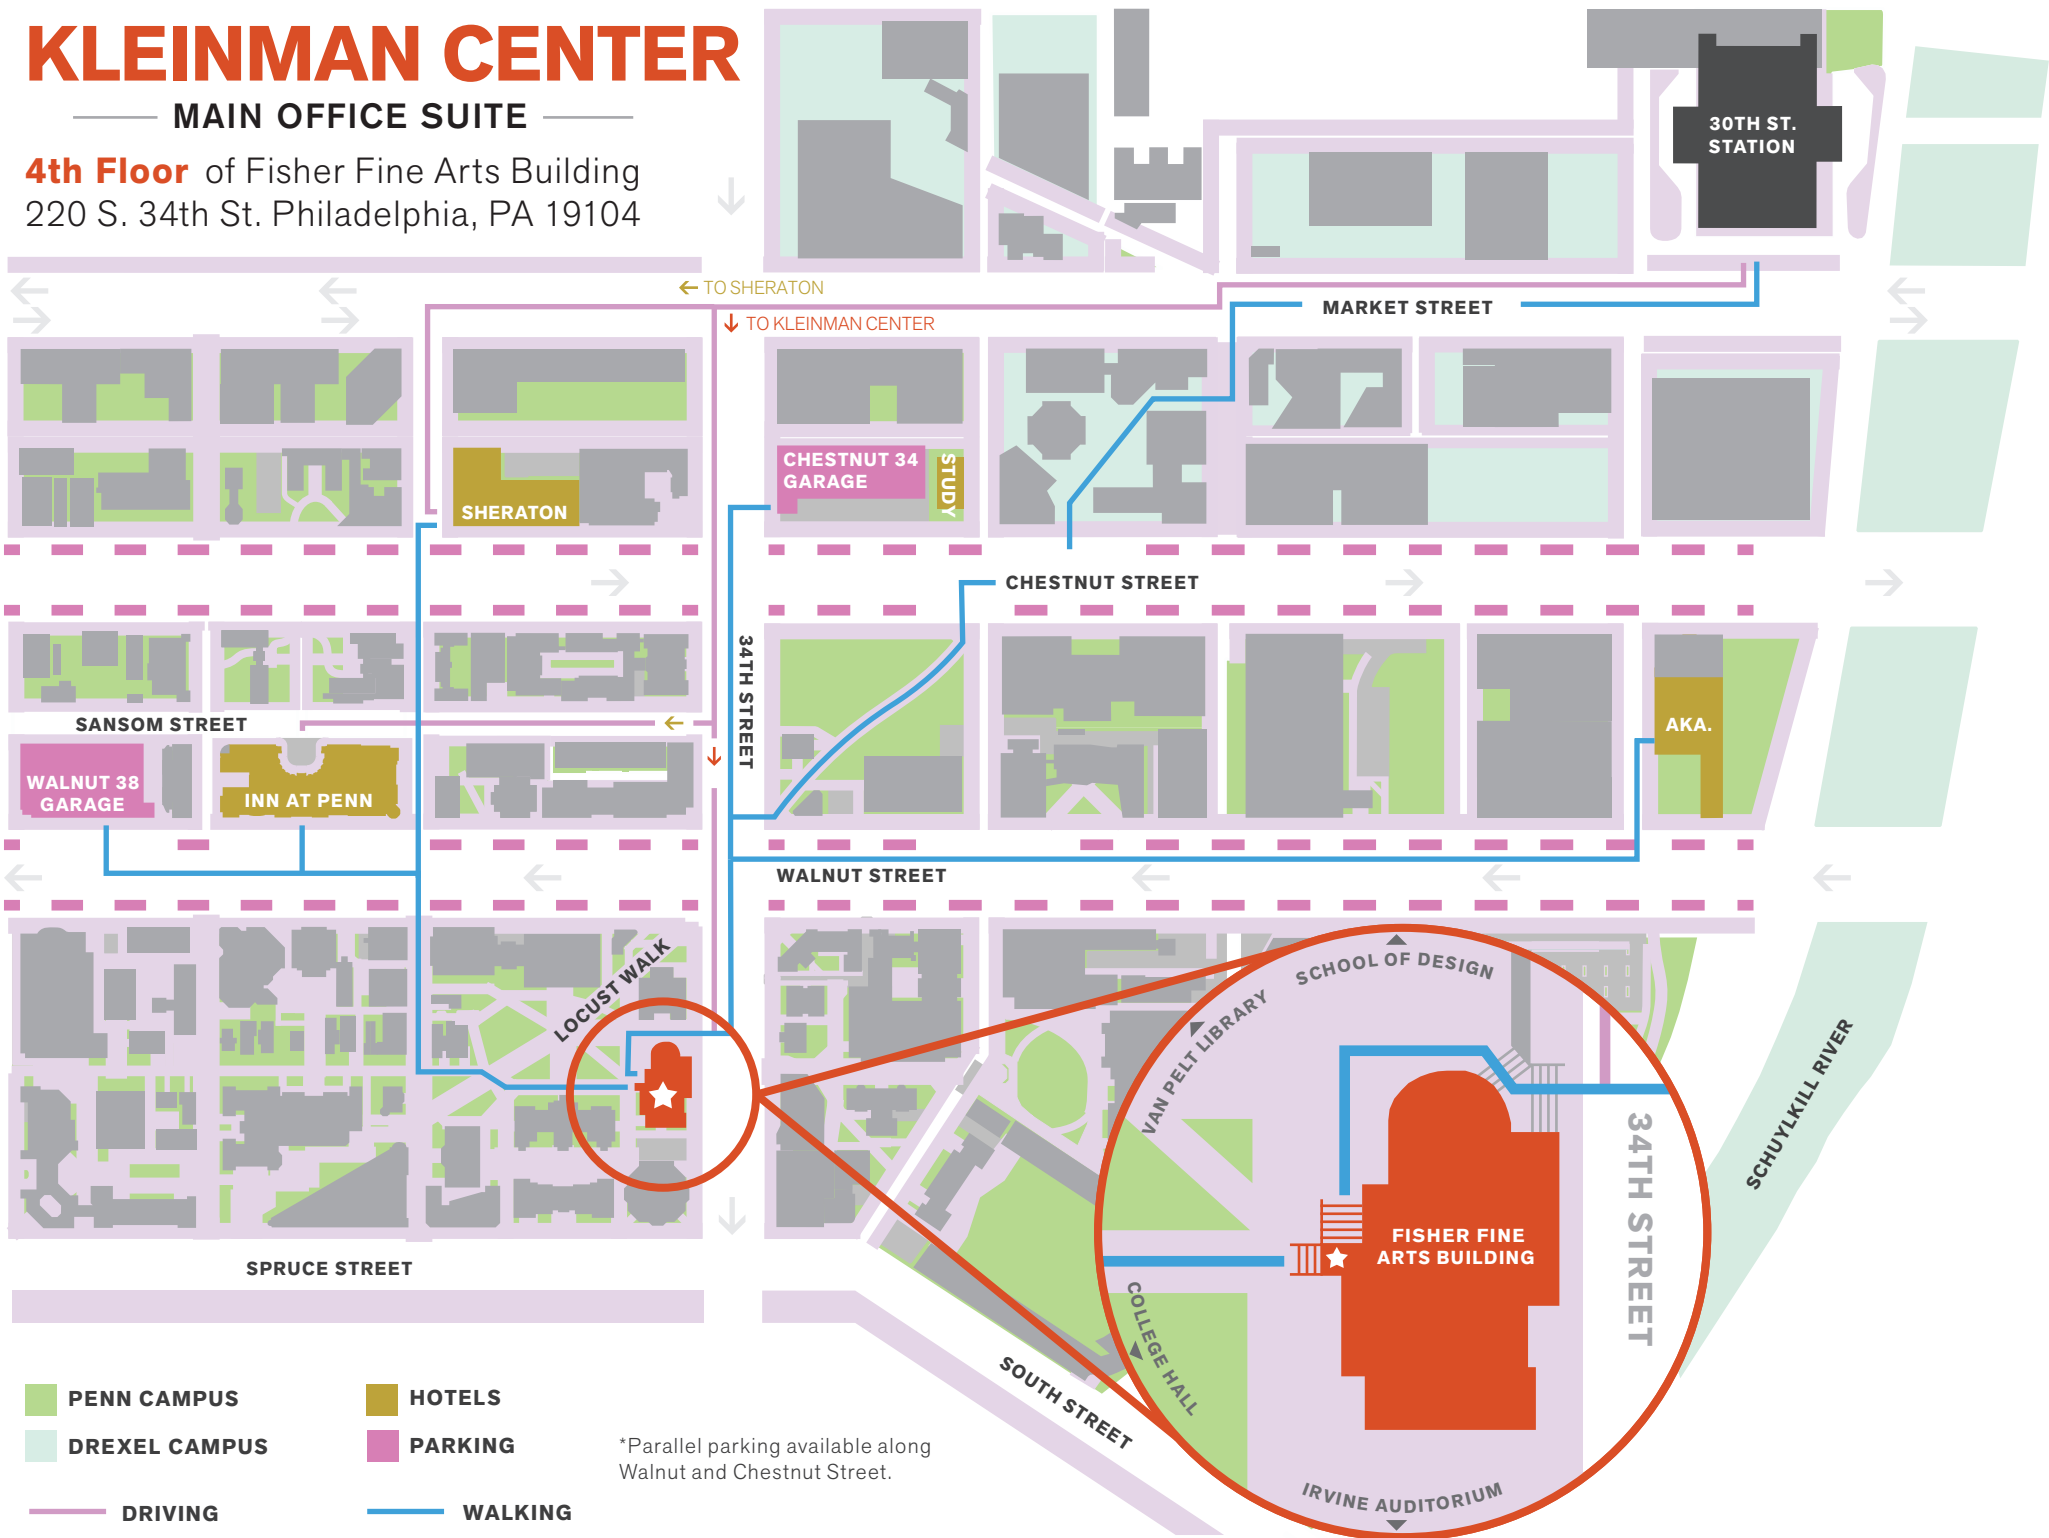

KLEINMAN CENTER

MAIN OFFICE SUITE

4th Floor of Fisher Fine Arts Building
220 S. 34th St. Philadelphia, PA 19104

PENN CAMPUS
DREXEL CAMPUS

HOTELS
PARKING

DRIVING

WALKING

*Parallel parking available along Walnut and Chestnut Street.