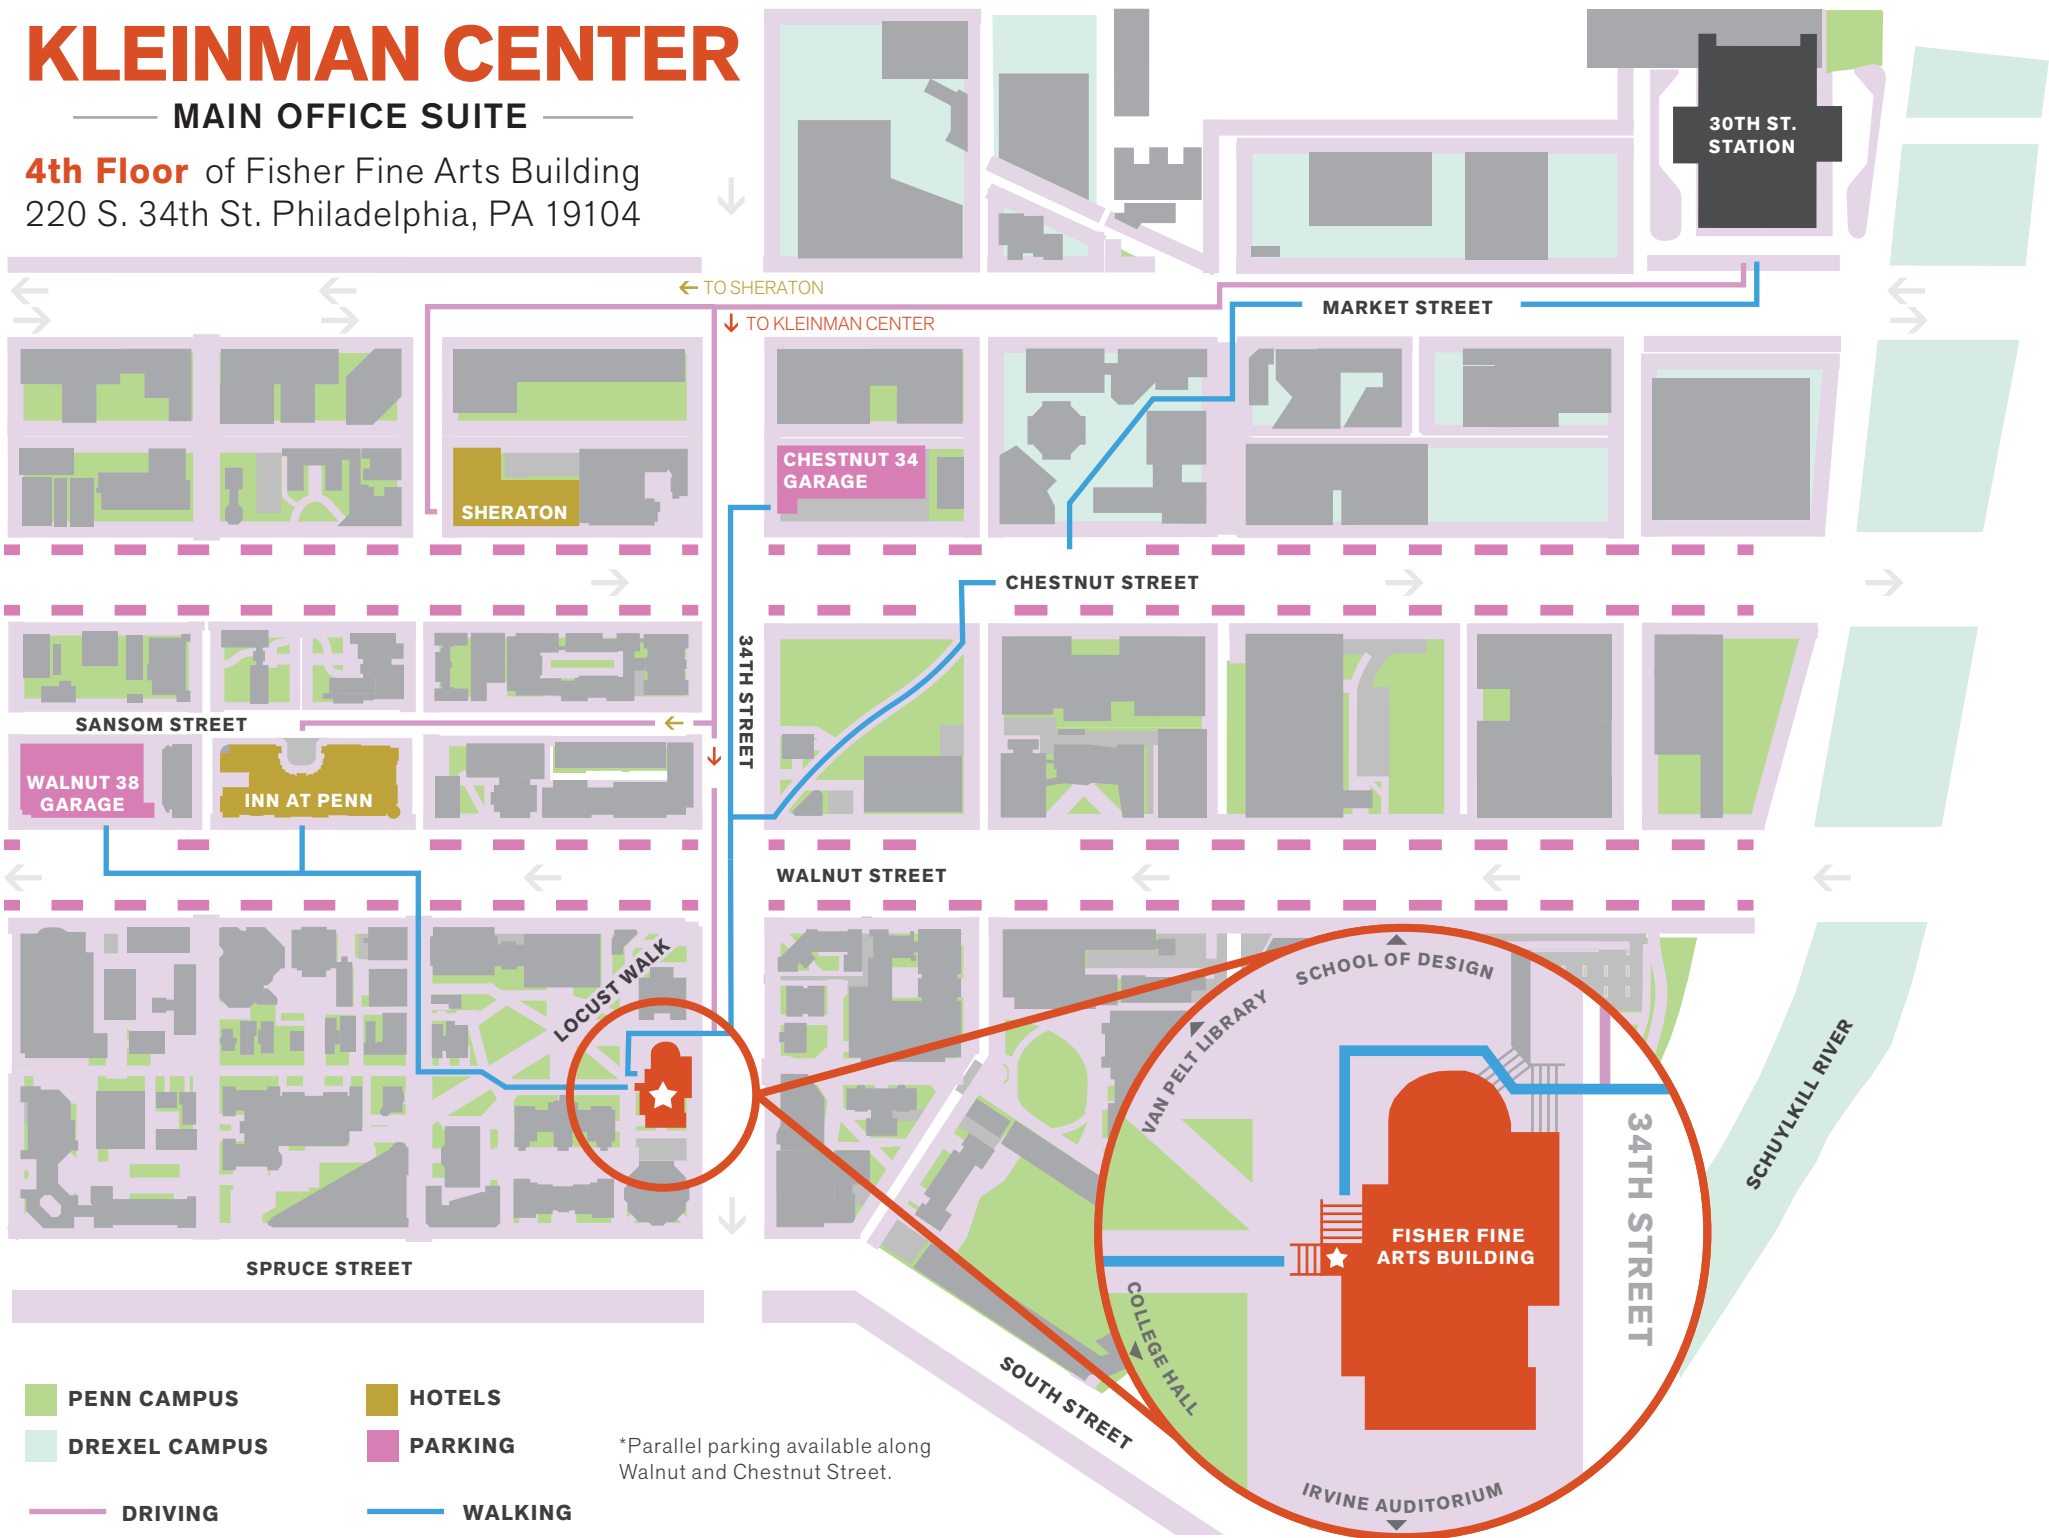

KLEINMAN CENTER

MAIN OFFICE SUITE

4th Floor of Fisher Fine Arts Building
220 S. 34th St. Philadelphia, PA 19104

PENN CAMPUS
DREXEL CAMPUS

HOTELS
PARKING

DRIVING

WALKING

*Parallel parking available along Walnut and Chestnut Street.